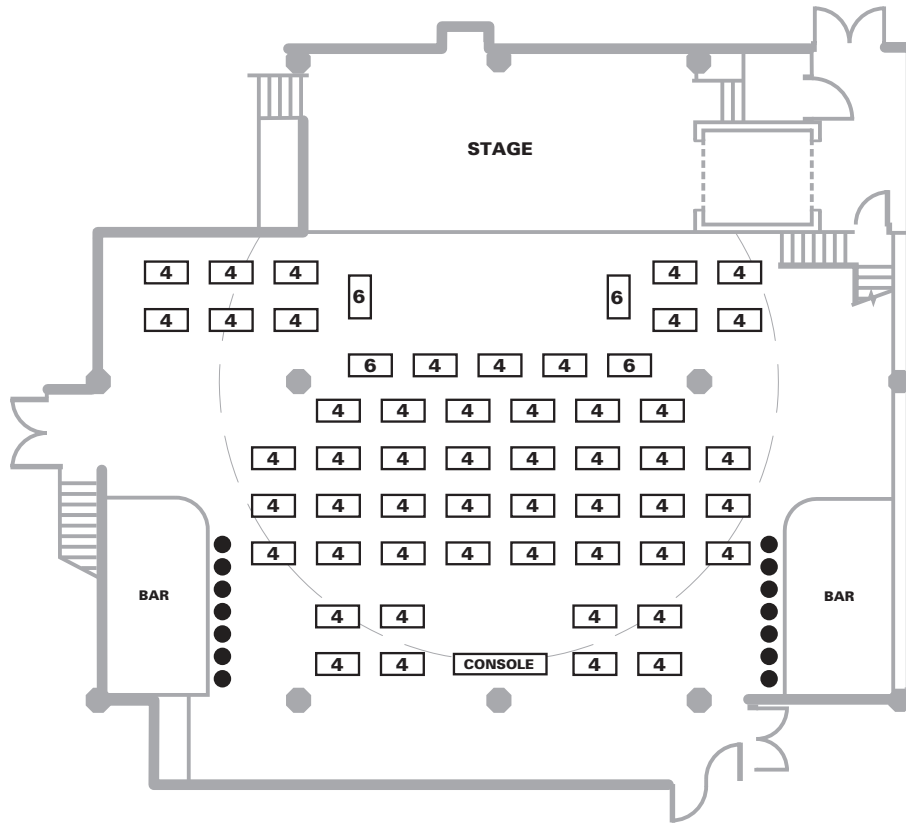

L'ASTRAL

Floor Plan: (tables, chairs and stools)

Capacity: 242 seated people

Balcony Plan: (tables, chairs and stools)

Capacity: 80 seated people